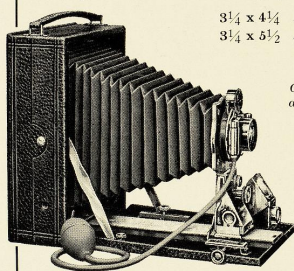

THE FINAL CONVENIENCE
IN HAND CAMERAS

Filmplate Premo

It's as light and compact as a purely film camera, yet loads with plates or films, with equal facility.

It has that great advantage of every plate camera—a ground glass for accurate focusing and correct composition, and this is easily available whether films or plates are used.

Its exposures, whether on films or plates, can be developed by tray or tank system.

It is equipped with both rising and sliding front, swing bed and focusing attachment.

Its regular optical equipment is the best procurable outside of the anastigmats, and any of these may be fitted if desired.

It is a beautifully finished, carefully made camera, suitable for any purpose.

PRICES:

Filmplate Premo with Planatograph lens and double valve automatic shutter.

3¼ x 4¼	$24.00	4 x 5	$26.50
3¼ x 5½	26.50	5 x 7	35.00

IMPORTANT—In writing, please be sure to specify Premo catalogue.

Rochester Optical Division

Eastman Kodak Co.

ROCHESTER, N. Y.